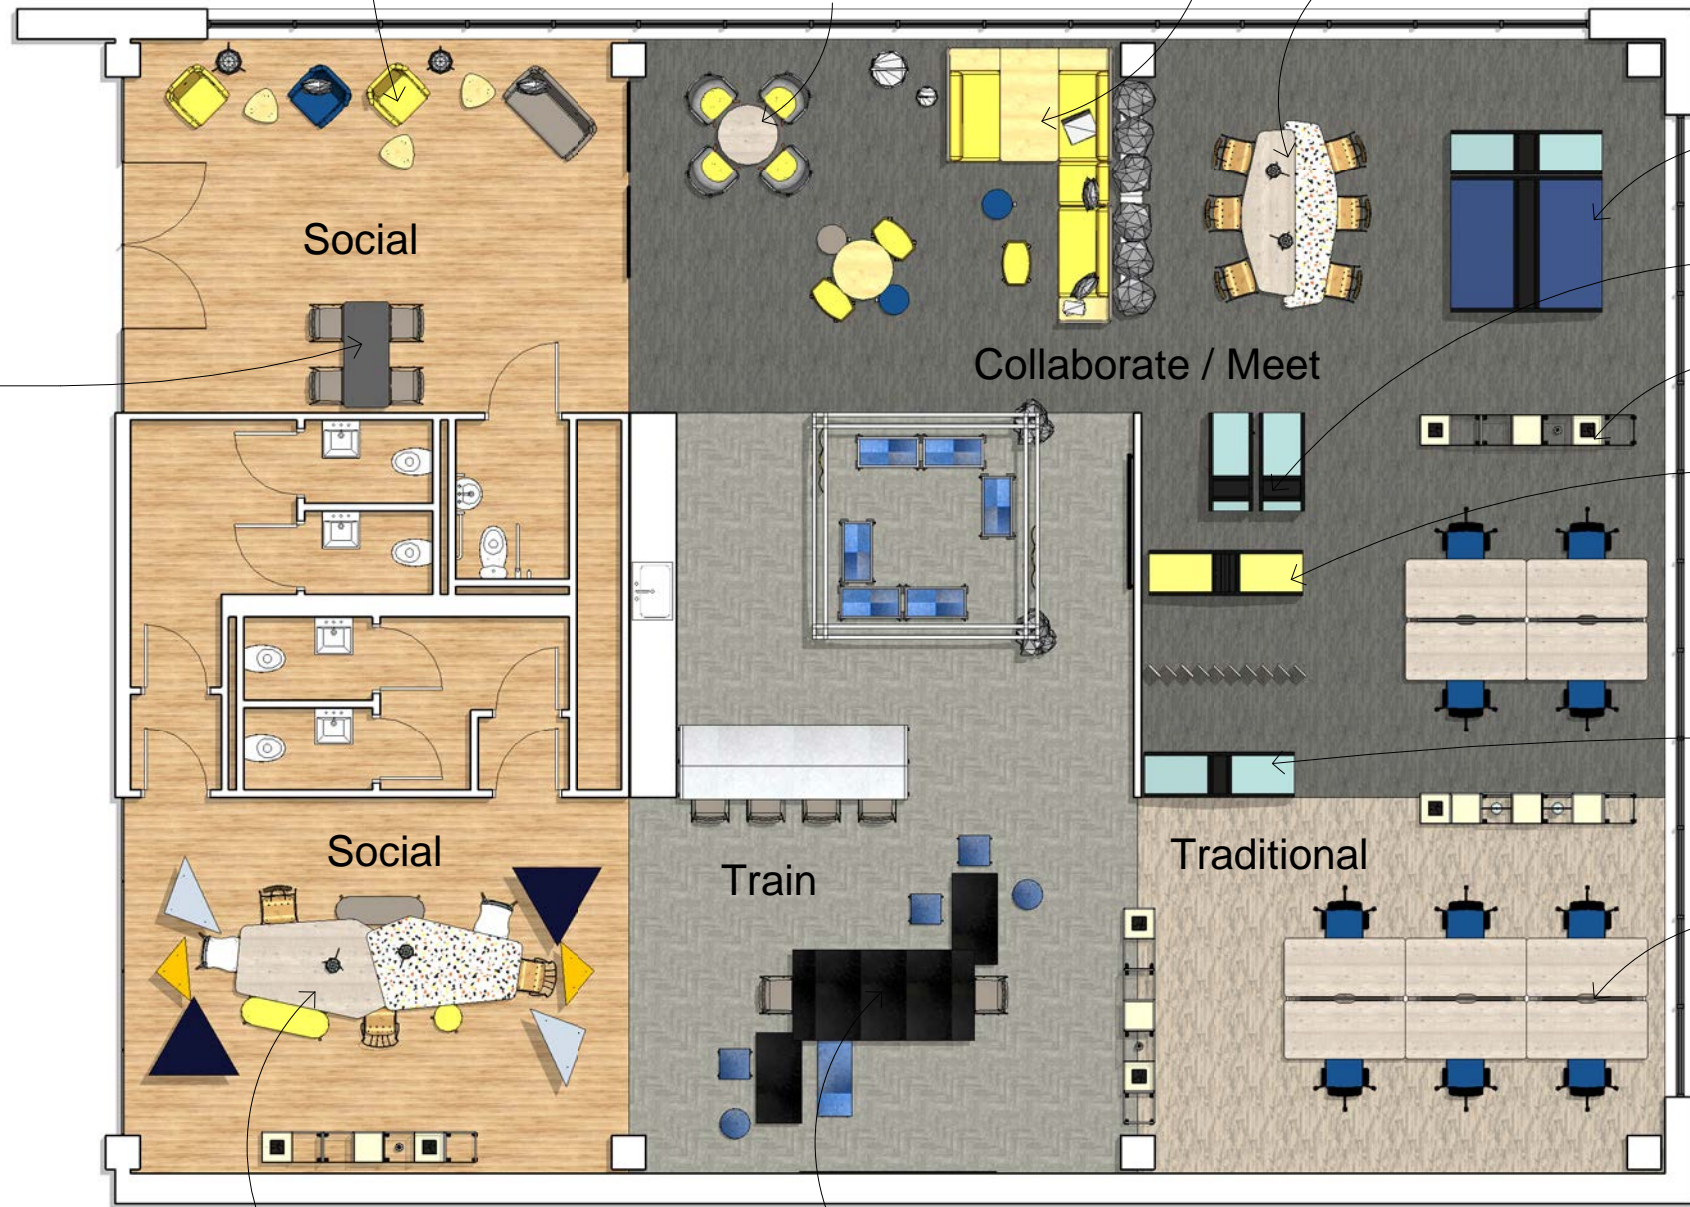

Reception wingback chairs and sofas for visitors, breakout or quiet conversation

Modular sofa for collaborative work, can be re-arranged for individual work or breakout

Tables for group conversation or breakout

Collaboration Table

Booths for quiet conversation or group work

Booths for individual focus work

Mobile storage on castors

Booths for telephone conversation

Booth for quiet conversation or group work

Traditional desking for individual or group work

Table for group conversation or breakout

Breakout table

Movable pouser and desk height tables, can be re-configured for training

hello@dianebutterworth.com
 www.dianebutterworth.com
 +44 (0) 1908 534204

Notes:

Area: New Workspace
 Sheet No: DBL001-2
 Sheet Issue Date: 03/19/20
 Scale @A3: 1 : 100
 Project Status: Issued for approval
 Drawn by: SS
 Issued to: DB

Layout
 Company: Digital Agency
 Building: MK Hub